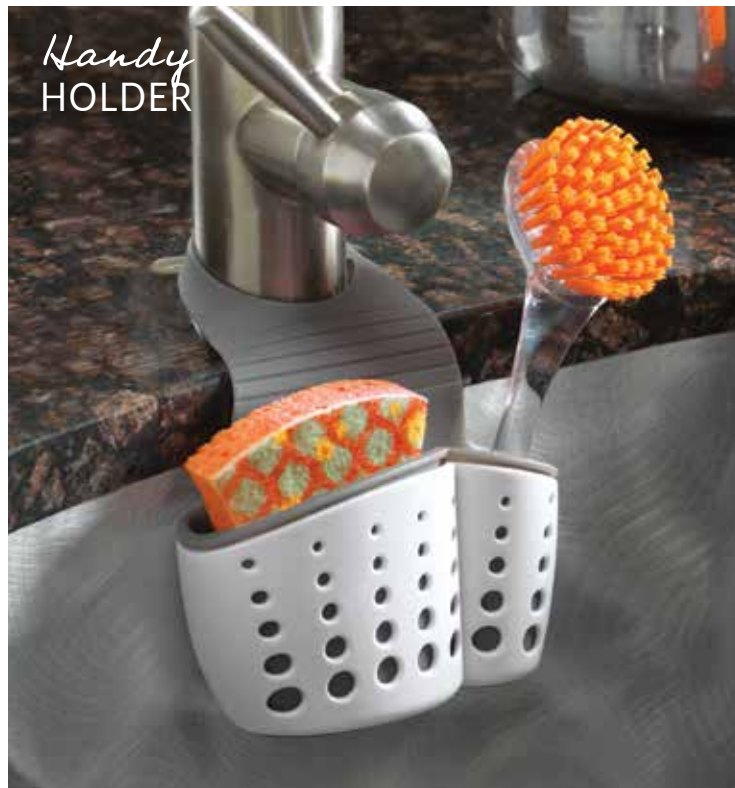

5677

5677
PEANUT SQUARES
Cuadritos de cacahuete
Crunchy, salty, bite-sized squares of peanuts covered with a sweet glaze.
Gluten Free. 8 oz. bag. **\$10.00**

5678

5678
CHOCOLATE DIPPED PEANUTS
Chocolate cubrió cacahuetes
A perfect amount of sweet and salty. Roasted, salted peanuts dipped in creamy milk chocolate. Gluten Free 7 oz. bag. **\$10.00**

351 SINK SIDE CADDY

Organizador para el lado del fregadero
 Handy holder features adjustable neck strap that fits most any size faucet, while two compartments hold dish brush, scrubber or sponge. 5.75" L. **\$10.00**